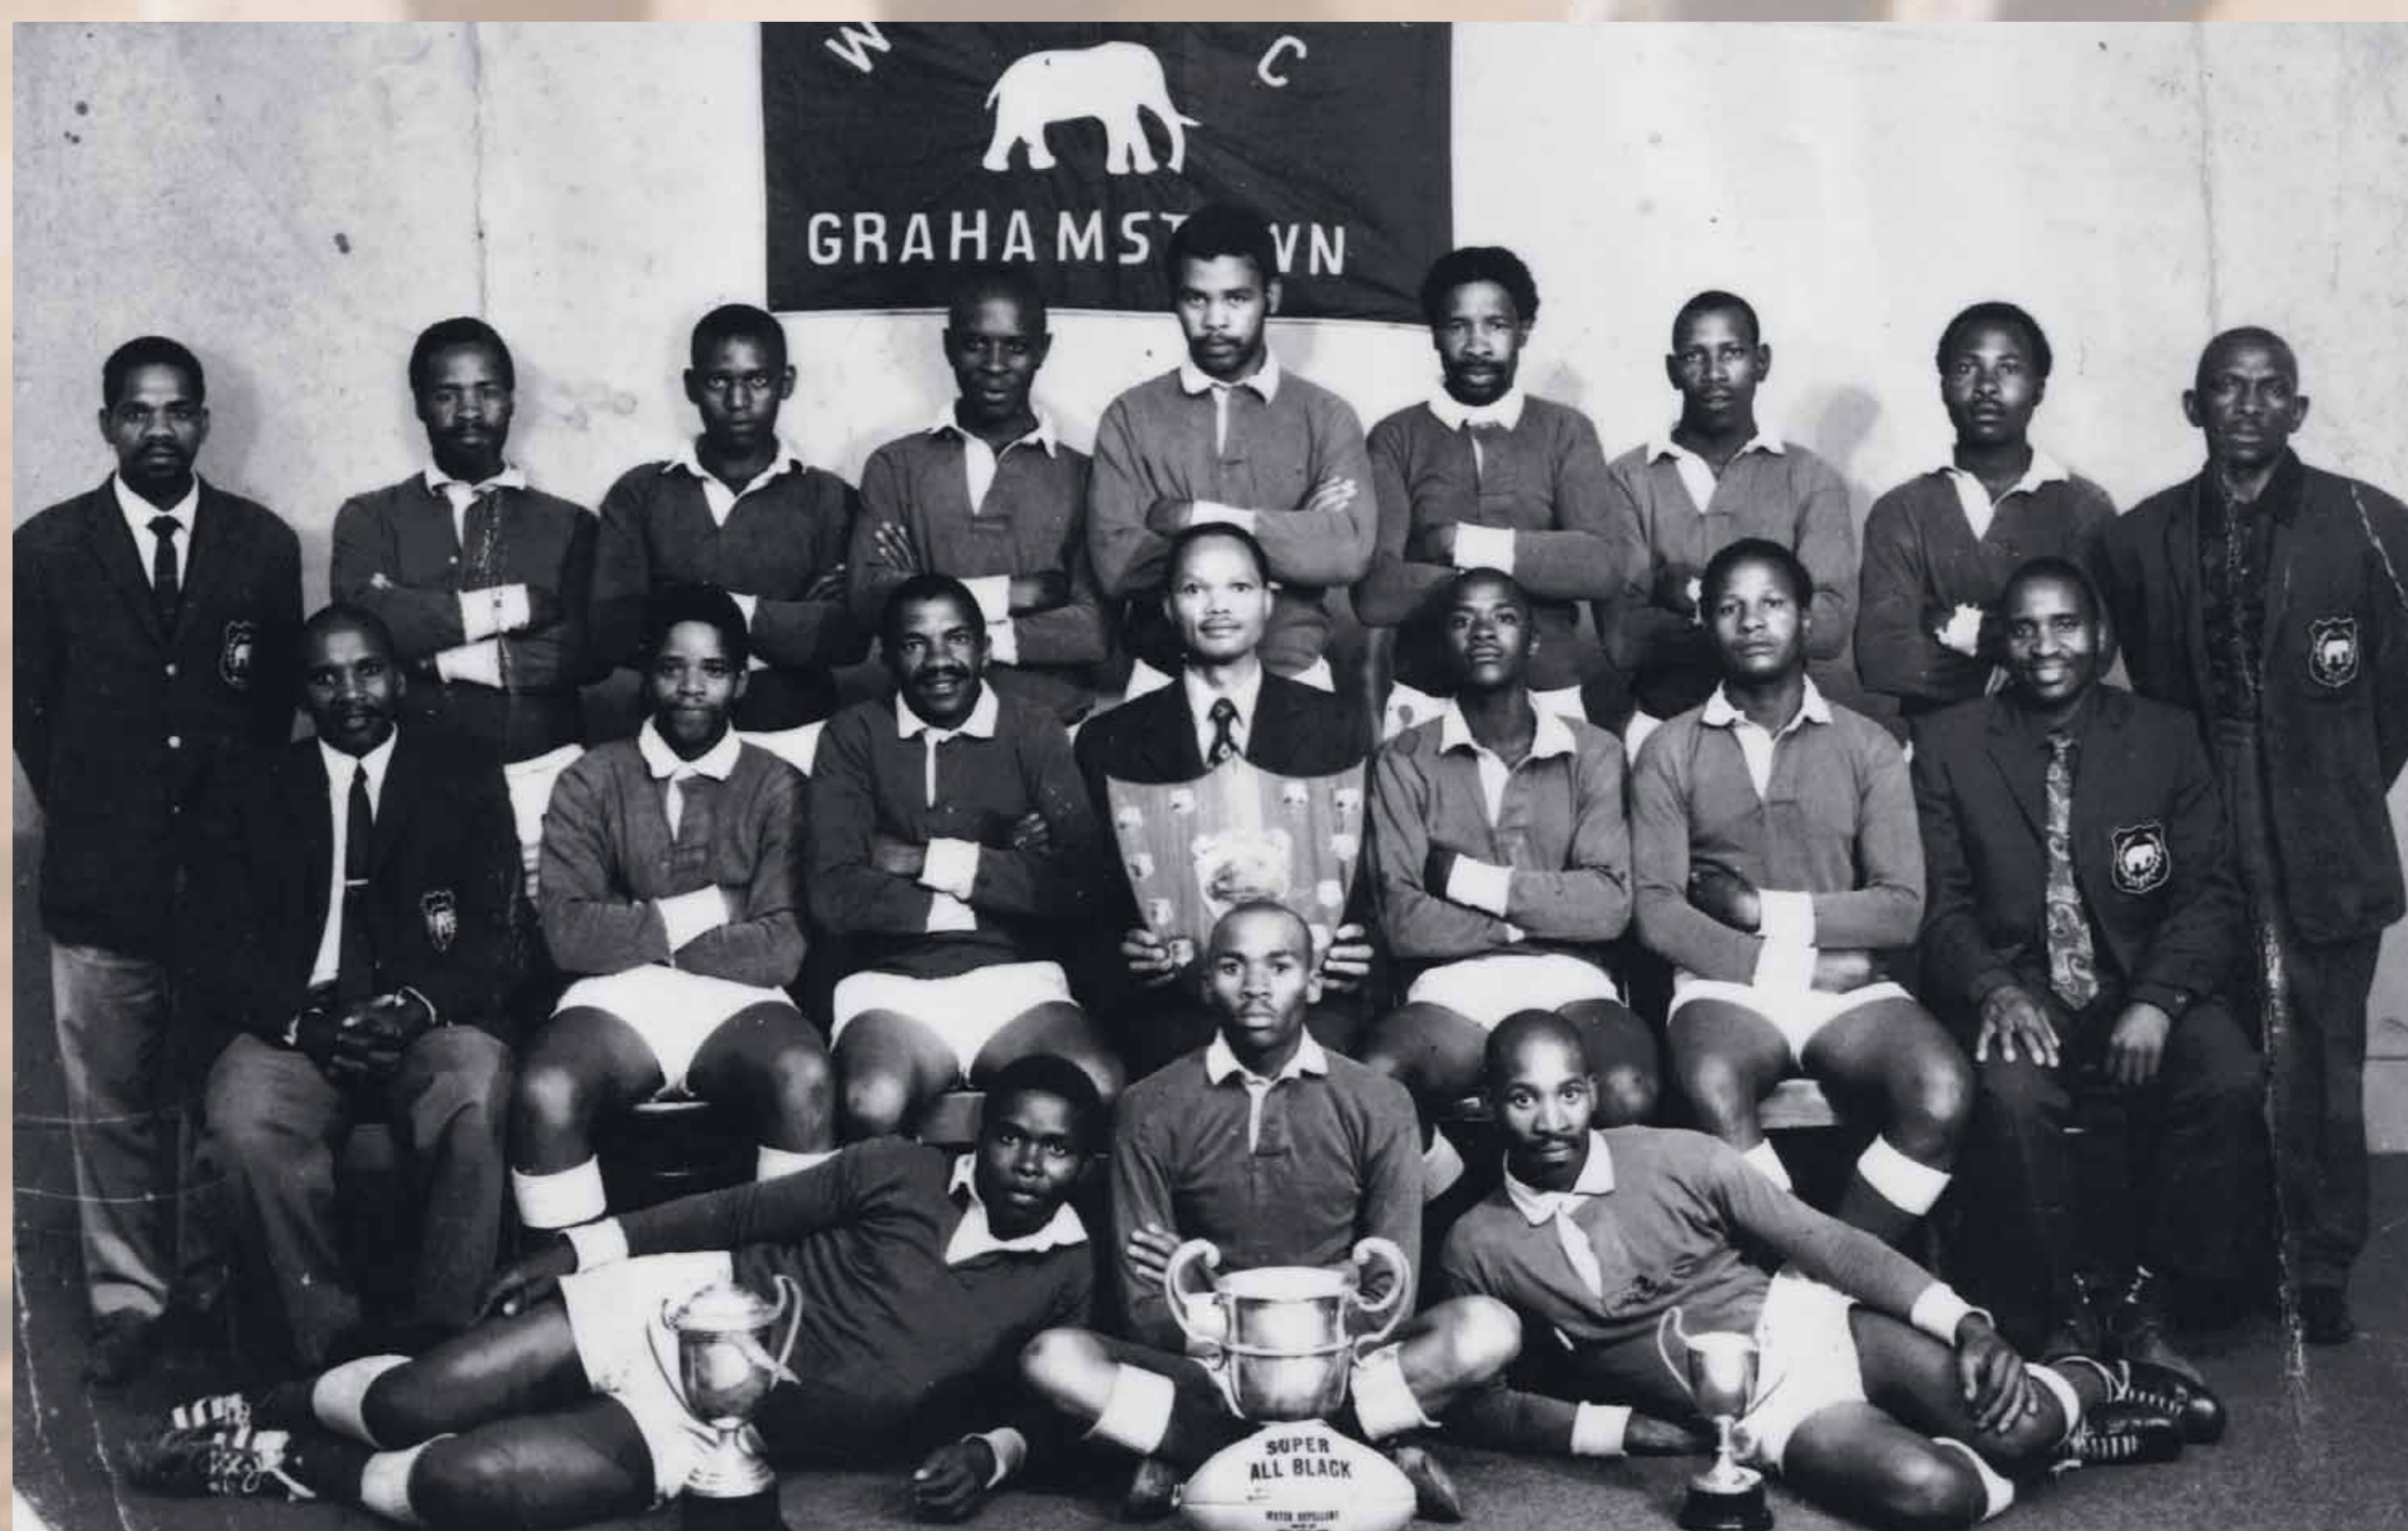

WINTER ROSE R.F.C. – 1960

*(l-r) Back Row: H. Philisani, J. Thethani, M. Matyhumza, Z. Nduna, T. April, D. Matyhumza, M. Lurwayi, M. Mjulen.
Middle Row: J. Ntuthu, N. Sofisa, N. Qhutywa, M. Mbhathana, N. Xoxo, P. George, D. Veliti.
Front Row: P. Mgadi, M. Mize, B. Khewane.*